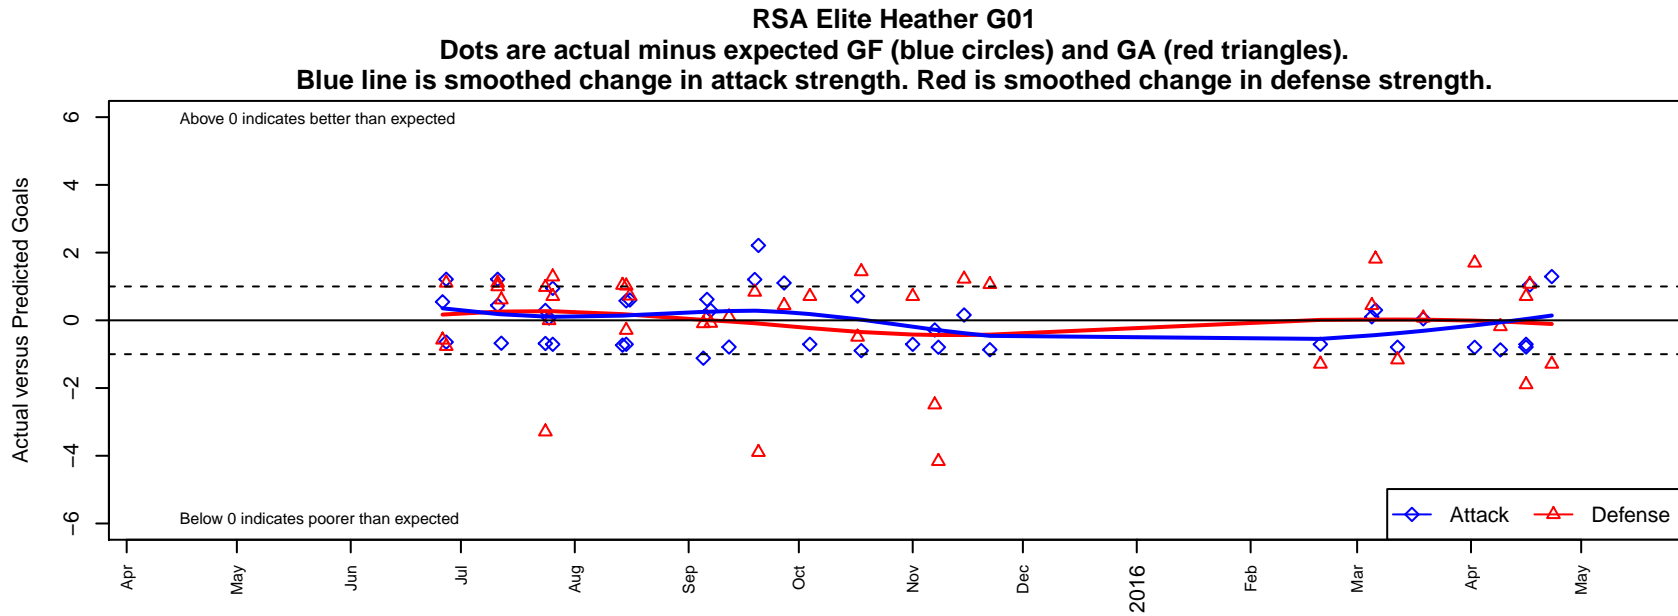

RSA Elite Heather G01

Rainier Soccer Alliance
Puyallup, WA
G01 total strength=1162
attack=3.06 defense=4.01
fall league = PSPL WSPL U14
spr league = Spr PSPL SuperLeague U14

alt names used:
RSA Elite Heather G01
RSA Elite G01 Heather

**attack and defense variance (black dot)
relative to other teams
and top 10 in region**

**attack and defense rating
relative to others at age
and all opponents in last 13 months**

Performance relative to 13 month average