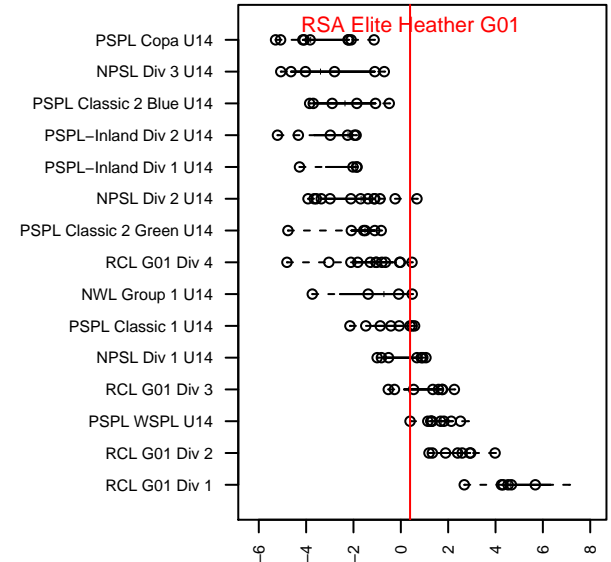

RSA Elite Heather G01

Rainier Soccer Alliance
Puyallup, WA
G01 total strength=1162
attack=3.06 defense=4.01
fall league = PSPL WSPL U14
spr league = Spr PSPL SuperLeague U14

alt names used:
RSA Elite Heather G01
RSA Elite G01 Heather

**attack and defense variance (black dot)
relative to other teams
and top 10 in region**

**attack and defense rating
relative to others at age
and all opponents in last 13 months**

Performance relative to 13 month average