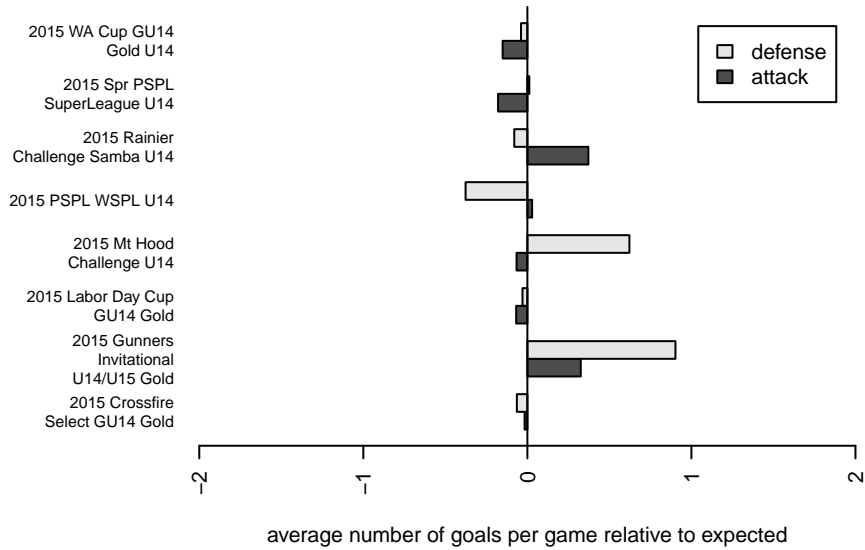

RSA Elite Heather G01

Rainier Soccer Alliance
Puyallup, WA
G01 total strength=1162
attack=3.06 defense=4.01
fall league = PSPL WSPL U14
spr league = Spr PSPL SuperLeague U14

alt names used:
RSA Elite Heather G01
RSA Elite G01 Heather

Venues played:
2015 Rainier Challenge Samba U14
2015 Gunners Invitational U14/U15 Gold
2015 Crossfire Select GU14 Gold
2015 Mt Hood Challenge U14
2015 Labor Day Cup GU14 Gold
2015 PSPL WSPL U14
2015 Spr PSPL SuperLeague U14
2015 WA Cup GU14 Gold U14

**attack and defense variance (black dot)
relative to other teams
and top 10 in region**

**attack and defense rating
relative to others at age
and all opponents in last 13 months**

Performance relative to 13 month average